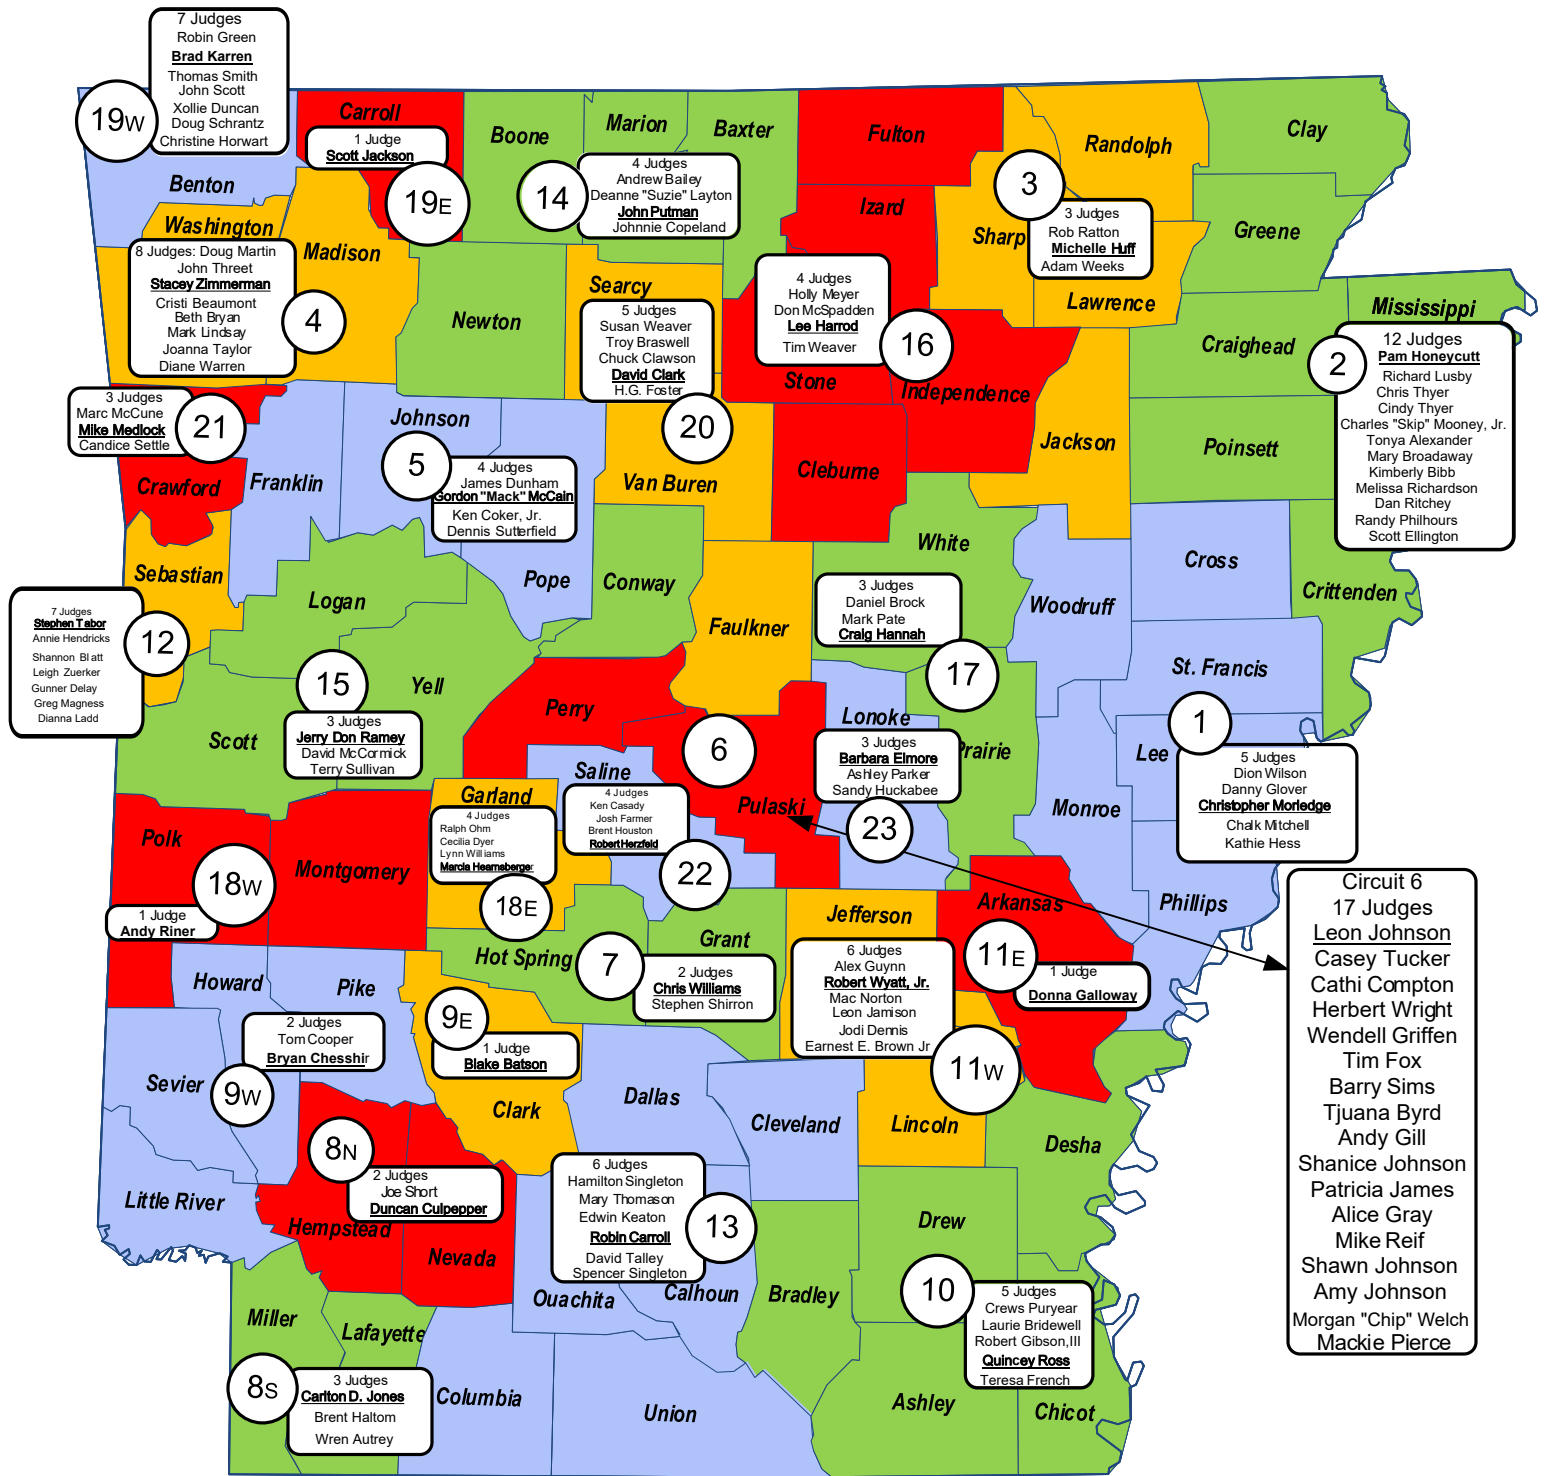

2021 ARKANSAS JUDICIAL CIRCUITS

28 JUDICIAL CIRCUITS
75 COUNTIES
126 CIRCUIT JUDGES

ADMINISTRATIVE JUDGE