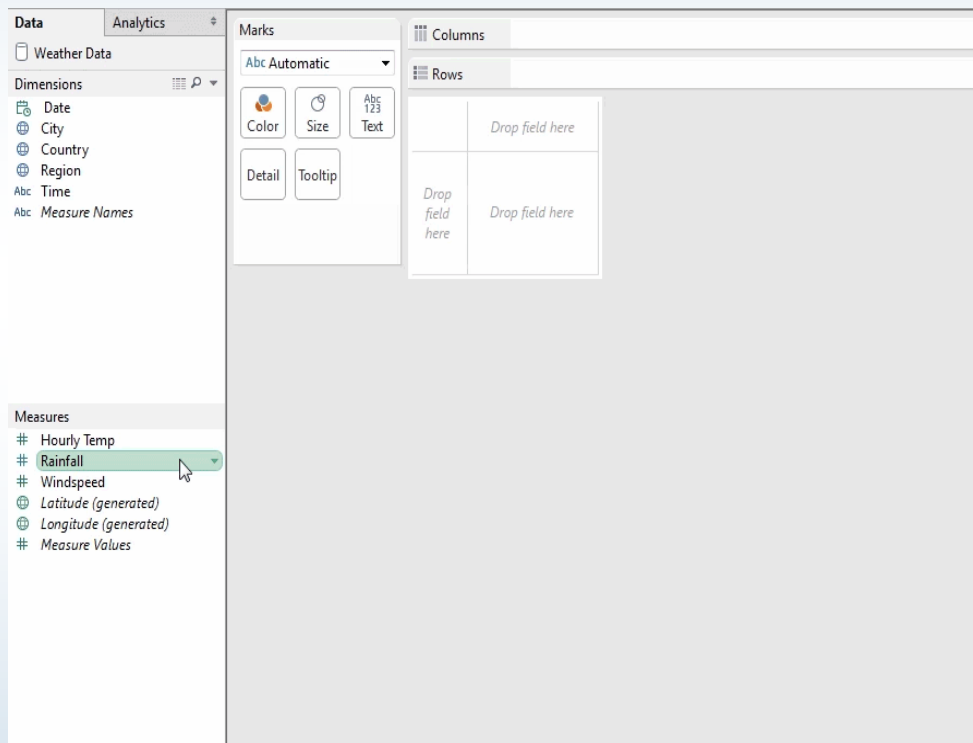

July 2016

Brief History of Reporting

- CMS Reports on Dot Matrix Printer (example)
- Oracle Reports
- Tableau Visualization Software

Why Tableau?

- Compared to multiple products
 - Qlik Sense
 - Bime
 - Domo
 - SAS
- Ease of Use
- Security
 - Behind firewall
- Support
- Price

Tableau Desktop Professional

- Drag and drop
- Used to create reports to share on the server

Tableau Server

- Drill down
- Subscription
- Refresh data

Tableau Server

- Access dashboard from any browser or mobile device.
- Use your data!