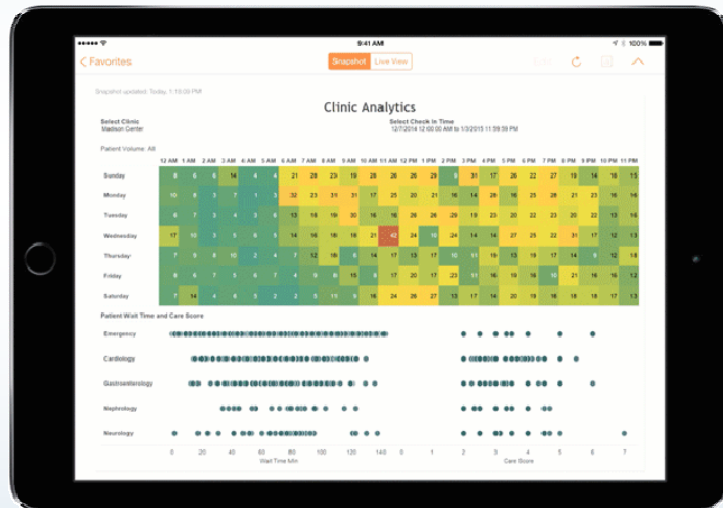

July 2016

Brief History of Reporting

- CMS Reports on Dot Matrix Printer (example)
- Oracle Reports
- Tableau Visualization Software

Why Tableau?

- Compared to multiple products
 - Qlik Sense
 - Bime
 - Domo
 - SAS
- Ease of Use
- Security
 - Behind firewall
- Support
- Price

Tableau Desktop Professional

- Drag and drop
- Used to create reports to share on the server

Tableau Server

- Drill down
- Subscription
- Refresh data

Tableau Server

- Access dashboard from any browser or mobile device.
- Use your data!

Tableau Demo

- CourTools Reports
 - Age of Active Pending Caseload
 - Time to Disposition
 - Clearance Rates

Questions?