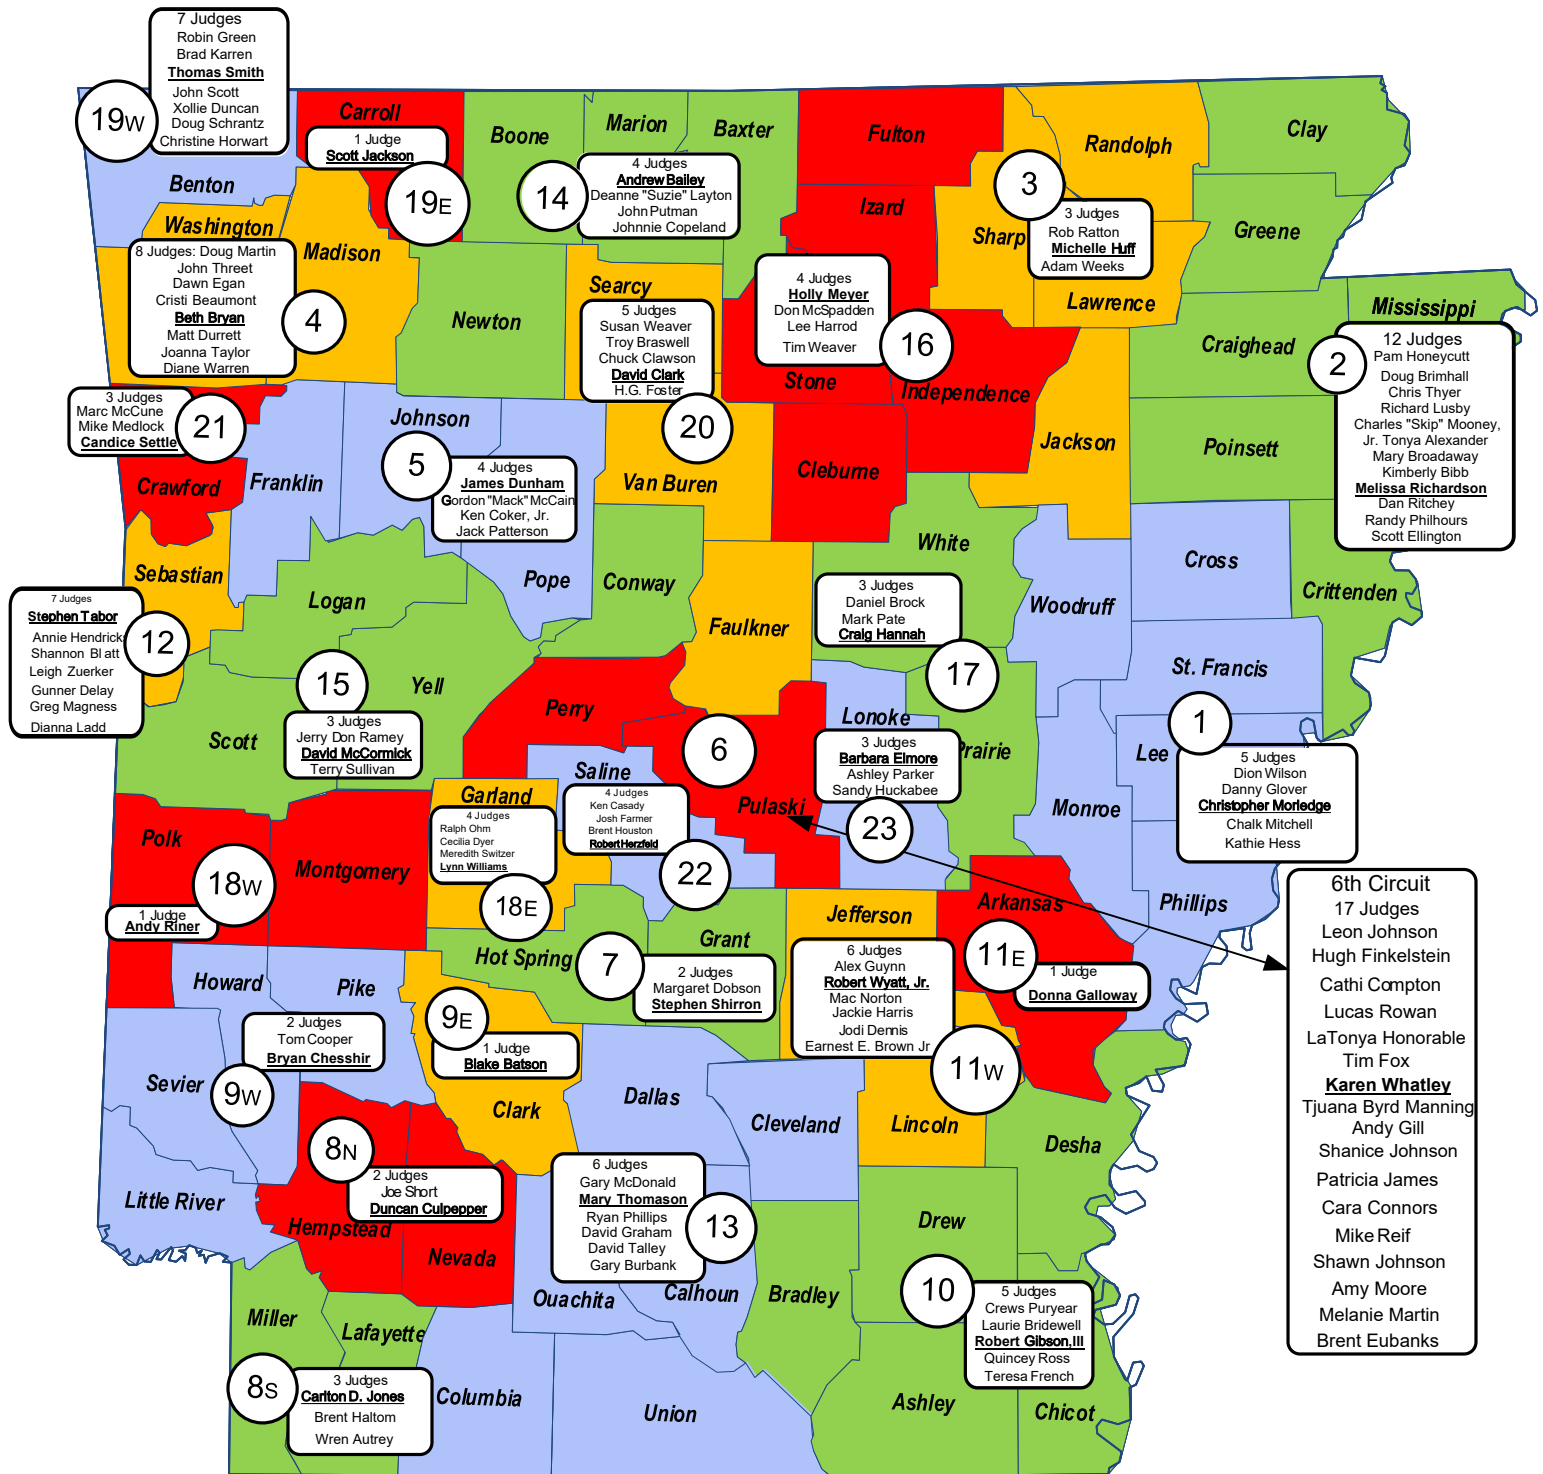

# 2026 ARKANSAS JUDICIAL CIRCUITS

28 JUDICIAL CIRCUITS  
75 COUNTIES  
126 CIRCUIT JUDGES

ADMINISTRATIVE JUDGE  
Last updated: 5/7/2026